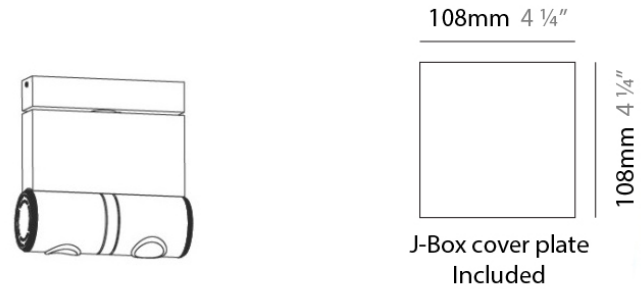

ROBOTIC SURFACE

D92166

PROJECT	
TYPE	
NOTES	
QUANTITY	
DATE	

GENERAL

Series: Robotic
Brand: Milan
Division: Design
Mounting Type: Surface
Mounting Location: Ceiling
Subcategory: Spots

PHYSICAL

Shape: Rectangle
Diameter (mm): 60
Diameter (in): 2 3/8
Length (mm): 138
Length (in): 5 7/16
Width (mm): 80
Width (in): 3 1/8
Height (mm): 144
Height (in): 5 11/16
Light Distribution: Adjustable / Direct
Weight (kg): 1.8
Weight (lbs): 4
Fixture Finish: WHI
Fixture Material: Metal

ELECTRICAL

Number of Lamps: 2
Lamp Type: LED
Total Output Wattage (W): 13.2
Max. Wattage Per Lamp (W): 6.6
Dimming: Non-Dimmable
Driver Included: Yes
Driver Location: External
Driver Type: Constant Current
Driver Class: Class 2
Input Voltage (V): 120
Lamp Voltage (V): 120
Constant Current (mA): 2 x 175
Upon Request: Dimmable option available with remote driver upon request

LED

Number of LEDs: 2
Color Temperature (°K): 2700
Max. Delivered Lumen (lm): 2 x 431.54
Nominal Lumen (lm): 2 x 800
CRI: >80 CRI

OPTICAL

Adjustability: Tilting and rotating

RATINGS AND CERTIFICATIONS

Certified By: CSA Certified to UL and CSA Standards
IP rating: IP20